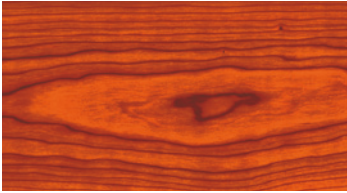


WOOD SHADE FINISHES

20.
Ivory White
Off

20.
Ivory White
On

21.
Natural
Cherry
Off

21.
Natural
Cherry
On

22.
Natural
Beech
Off

22.
Natural
Beech
On

24.
Yellow
Off

24.
Yellow
On

25.
Orange
Off

25.
Orange
On

26.
Red
Off

26.
Red
On

28.
Blue
Off

28.
Blue
On

29.
Grey
Off

29.
Grey
On

33.
Pale Rose
Off

33.
Pale Rose
On

34.
Sea Blue
Off

34.
Sea Blue
On

Please only use these reproductions as a guide.
Use LZF wood swatches to see the spectacular real effect of the illuminated veneers.