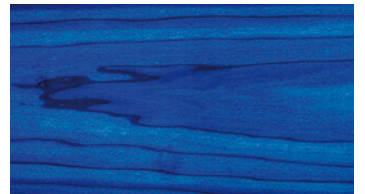


WOOD SHADE FINISHES

20.
Ivory White
Off

20.
Ivory White
On

21.
Natural
Cherry
Off

21.
Natural
Cherry
On

22.
Natural
Beech
Off

22.
Natural
Beech
On

24.
Yellow
Off

24.
Yellow
On

25.
Orange
Off

25.
Orange
On

26.
Red
Off

26.
Red
On

28.
Blue
Off

28.
Blue
On

29.
Grey
Off

29.
Grey
On

33.
Pale Rose
Off

33.
Pale Rose
On

34.
Sea Blue
Off

34.
Sea Blue
On

Please only use these reproductions as a guide.
Use LZF wood swatches to see the spectacular real effect of the illuminated veneers.