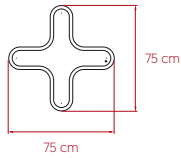

SIZE

REFERENCES

X SM LED DIM0-10V
 X SM LED DIMDALI
 X SM LED DIMBT

COMPONENTS

Wood Veneer Shade

White Top Diffuser
 Matte Satin Acrylic Bottom Diffuser

Matte Nickel Metal Canopy: 34 x 11 x 5 cm

4 Steel Cables: 2.5 m

Energy Class F

*Measurements obtained by photometric laboratory tests using ivory white shades. Veneer Ref: 20 Ivory White.

PACKAGING

Box Size: 79 x 79 x 42 cm

Box Volume: 0.26 m³

Weight: Gross - 13 Kg | Net - 5.2 Kg