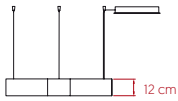

SIZE

REFERENCES

X SM LED DIM0-10V
 X SM LED DIMDALI
 X SM LED DIMBT

COMPONENTS

Wood Veneer Shade

White Top Diffuser
 Matte Satin Acrylic Bottom Diffuser

Matte Nickel Metal Canopy: 34 x 11 x 5 cm

4 Steel Cables: 2.5 m

Energy Class F

*Measurements obtained by photometric laboratory tests using ivory white shades. Veneer Ref: 20 Ivory White.

PACKAGING

Box Size: 79 x 79 x 42 cm

Box Volume: 0.26 m³

Weight: Gross - 13 Kg | Net - 5.2 Kg