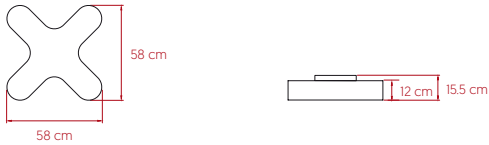

X-CLUB

by Burkhard Dämmer

Wall & Ceiling - LED **lzf**

SIZE

REFERENCES

X A LED DIM0-10V
X A LED DIMDALI
X A LED DIMBT

COMPONENTS

Wood Veneer Shade

26 - Red

28 - Blue

29 - Grey

33 - Pale Rose

34 - Sea Blue

PACKAGING

Box Size: 79 x 79 x 42 cm

Box Volume: 0.26 m³

Weight: Gross - 13 Kg | Net - 4.8 Kg