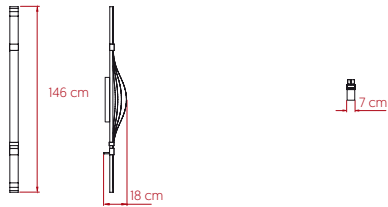

WOODSTRAPS

by Summumstudio

Wall - LED **lzf**

SIZE

REFERENCES

WSTR A LED DIM0-10V
WSTR A LED DIMDALI

COMPONENTS

Wood Veneer Shade

3.000K, CRI>90, 15 W, 50-60Hz, 342 lm*

LED Position in Fixture

*Measurements obtained by photometric laboratory tests using natural cherry shades. Veneer Ref: 21 Natural Cherry.

PACKAGING

SELECT FROM FOLLOWING