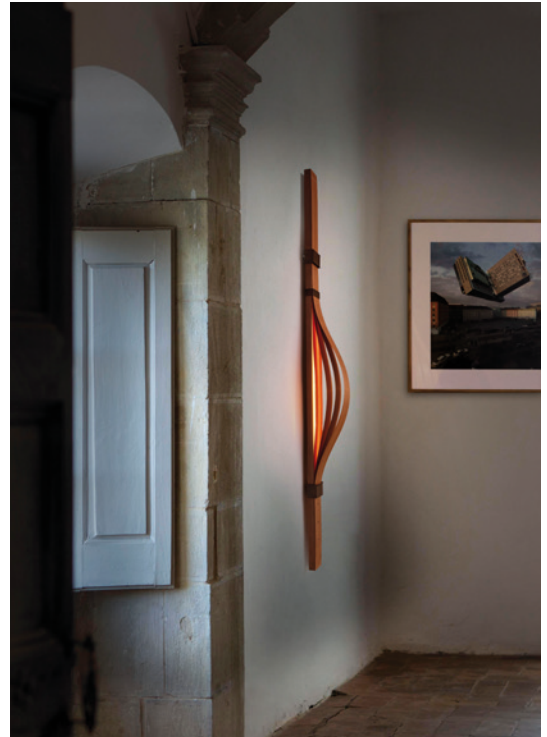

Metal Structure

Black Metal Back Plate

Wall mount may be recess mounted if requested

LIGHT SOURCE

Class I

120 - 277V: Dimmable LED 0-10V or DALI

Driver: 1 x Constant Current 1.100 mA

Integrated LED: Led Strip

3.000K, CRI>90, 15 W, 50-60Hz, 342 lm*

LED Position in Fixture

*Measurements obtained by photometric laboratory tests using natural cherry shades. Veneer Ref: 21 Natural Cherry.

PACKAGING

SELECT FROM FOLLOWING