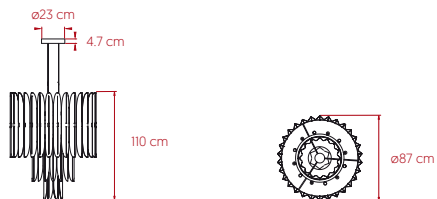

SIZE

REFERENCES

VOLR S GD SHORT

COMPONENTS

Wood Veneer Shade

Gold Metal Structure

Gold Metal Canopy: $\varnothing 23$ cm

3 Steel Cables: 5 m

Gold Cloth cord Electrical Cable: 5 m

LIGHT SOURCE

Class I 

220 - 250V: Dimmable

Recommended Bulbs - Included

E14 Lamp Holder - 14 LED Candle DIM 7W, 2.800K, Energy Class A*

E27 Lamp Holder - 2 LED Globe DIM 11W, 3.000K, Energy Class F
8.780 lm*

*Measurements obtained by theoretical calculations at LZF using Ivory White shades & recommended bulbs. Veneer Ref: 23 Natural White.

PACKAGING

Box 1: 76 x 76 x 77 cm | 0.44 m³ | 19 Kg

Box 2: 76 x 76 x 77 cm | 0.44 m³ | 15.7 Kg