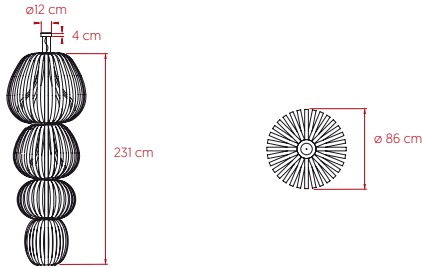

TOTEM

by Burkhard Dämmer & Mariví Calvo

Medium Suspension - LED **lzf**

SIZE

REFERENCES

TOT4 S LED DIM0-10V
TOT4 S LED DIMDALI