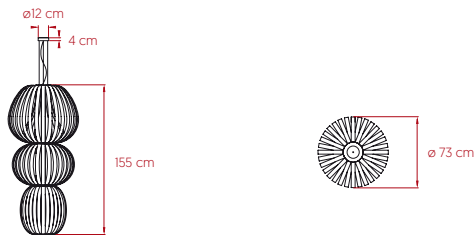

TOTEM

by Burkhard Dämmer & Mariví Calvo

Small Suspension - LED **lzf**

SIZE

REFERENCES

TOT3 S LED DIM0-10V
TOT3 S LED DIMDALI

COMPONENTS

Wood Veneer Shade

Nickel Metal Canopy: \varnothing 12 cm

3 Steel Cables: 2.5 m

Transparent Electrical Cable: 2.5 m

LIGHT SOURCE

120 - 277V: Dimmable LED 0-10V or DALI

Class I 

Driver: 2 x Constant Current 900 mA
Integrated LED: 20 x 0.27 m Lineal 5.5 W/m
3,000K, CRI>90, 60 W, 50-60Hz, 1.795 lm*
Energy Class E

LED Position in Fixture 

*Measurements obtained by theoretical calculations at LZF using natural cherry shades. Veneer Ref: 21 Natural Cherry.

PACKAGING

Box Size:

Box 1: 76 x 76 x 69 cm | 0.40 m³ | 7.1 Kg [Popy SM Shade]
Box 2: 66 x 66 x 52 cm | 0.23 m³ | 5.9 Kg [Popy SP Shade]
Box 3: 51 x 51 x 62 cm | 0.16 m³ | 4 Kg [Pod SP Shade]
Box 4: 182 x 37 x 25 cm | 0.17 m³ | 9.5 Kg [Electric kit]

Weight: Total Gross - 26.5 Kg | Total Net - 15 Kg

SELECT FROM FOLLOWING

DIMMING SYSTEM

LED 0-10V or DALI

LIGHT SOURCE TEMPERATURE

Available 2.700K, 3.000K or 4.000K

RECOMMENDED WOOD VENEER FINISHES

-  20 - Ivory White
-  21 - Natural Cherry
-  22 - Natural Beech