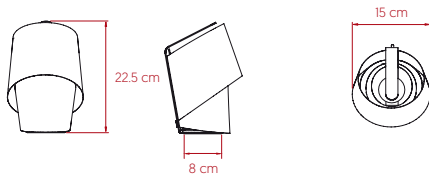

SIZE

REFERENCES

TINY M
TINY M DIM

COMPONENTS

Wood Veneer Shade

Black Metal Base & Handle

Black Electrical Cable with Switch: 145 cm

Black Electrical Cable with Dimming Switch: 145 cm [DIM ref.]

LIGHT SOURCE

Class II  

220 - 250V

Recommended Bulb - Not Included
E14 Lamp Holder
LED Mini Globe DIM 5W, 470 lm*
Energy Class A*

*Measurements obtained by theoretical calculations at LZF using Ivory White shades & recommended bulbs. Veneer Ref: 20 Ivory White.

** Remember to use a dimming bulb, if you order the lamp with a dimming switch

PACKAGING

Box Size: 19 x 19 x 35 cm

Box Volume: 0.02 m³

Weight: Gross - 1 Kg | Net - 0.7 Kg

SELECT FROM FOLLOWING

DIMMING SYSTEM