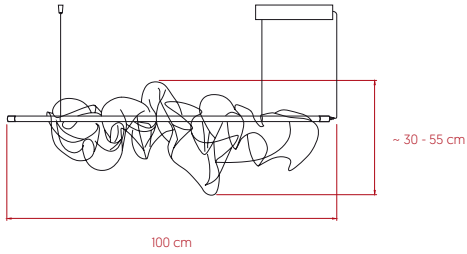

THE CLOUD

by Candela Cort

Suspension - LED **lzf**

SIZE

REFERENCES

THE CLOUD S 150 LED DIM0-10V
THE CLOUD S 150 LED DIMDALI

COMPONENTS

White Water Resistent Mesh

Transparent Acrylic Diffuser 360°

Metal Canopy: 35 x 4 x 6.6 cm

2 Black Steel Cables: 2.5 m

Black Coaxial Cable: 2.5 m

LIGHT SOURCE IP 65 Class I **CE**

120 - 277V: Dimmable LED 0-10V or DALI

Driver: Constant Voltage 24V

Integrated LED: 2 x 1.5 m 14.4W/m

2.700K, CRI>90, 22W, 50-60Hz, 1.215 lm*

Energy Class F

LED Position in Fixture 

*Measurements obtained by photometric laboratory tests.

SELECT FROM FOLLOWING

DIMMING SYSTEM

LED 0-10V or DALI

FABRIC FINISHES

White

CANOPY FINISH

BK - Matte Black

PACKAGING

Box Size: 157 x 50 x 50 cm

Box Volume: 0.4 m³