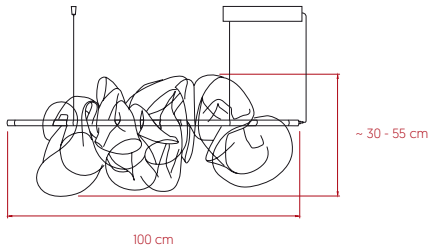

## SIZE

## COMPONENTS

White Water Resistent Mesh

Transparent Acrylic Diffuser 360°

Metal Canopy: 35 x 4 x 6.6 cm

2 Black Steel Cables: 2.5 m

Black Coaxial Cable: 2.5 m

LIGHT SOURCE

Class I

## PACKAGING

Box Size: 157 x 50 x 50 cm

Box Volume: 0.4 m<sup>3</sup>