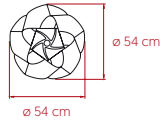

SWIRL

by Ray Power

Small Suspension **lzf**

SIZE

REFERENCES

SWRL SP BK
SWRL SP WH
SWRL SP NI

COMPONENTS

Wood Veneer Shade

Metal Tripod

Metal Canopy - \varnothing 8 cm

Electrical Cable: 2.5 m

LIGHT SOURCE

Class I

220 - 250V

Recommended Bulb - Not Included
E27 Lamp Holder
LED Globe DIM 12 W, 960 lm*
Energy Class E

*Measurements obtained by theoretical calculations at LZF using Ivory White shades & recommended bulbs. Veneer Ref: 20 Ivory White.

PACKAGING

Box Size: 61 x 61 x 34 cm

Box Volume: 0.13 m³

Weight: Gross - 4.4 Kg | Net - 1.3 Kg

SELECT FROM FOLLOWING

WOOD VENEER FINISHES

- | | |
|-----------------------|------------------|
| ● 20 - Ivory White | ● 26 - Red |
| ● 21 - Natural Cherry | ● 28 - Blue |
| ● 22 - Natural Beech | ● 29 - Grey |
| ● 24 - Yellow | ● 33 - Pale Rose |
| ● 25 - Orange | ● 34 - Sea Blue |