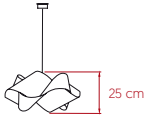

SWIRL

by Ray Power

Small Suspension **lzf**

SIZE

REFERENCES

SWRL SP BK
SWRL SP WH
SWRL SP NI

COMPONENTS

Wood Veneer Shade

Metal Tripod

Metal Canopy - \varnothing 8 cm

Electrical Cable: 2.5 m

LIGHT SOURCE

Class I

220 - 250V

Recommended Bulb - Not Included
E27 Lamp Holder
LED Globe DIM 12 W, 960 lm*
Energy Class E

*Measurements obtained by theoretical calculations at LZF using Ivory White shades & recommended bulbs. Veneer Ref: 20 Ivory White.

PACKAGING

Box Size: 61 x 61 x 34 cm

Box Volume: 0.13 m³

Weight: Gross - 4.4 Kg | Net - 1.3 Kg

SELECT FROM FOLLOWING

WOOD VENEER FINISHES

- | | |
|-----------------------|------------------|
| ● 20 - Ivory White | ● 26 - Red |
| ● 21 - Natural Cherry | ● 28 - Blue |
| ● 22 - Natural Beech | ● 29 - Grey |
| ● 24 - Yellow | ● 33 - Pale Rose |
| ● 25 - Orange | ● 34 - Sea Blue |