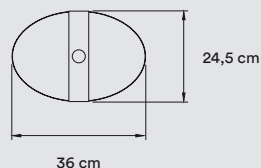

Will be available from 1st of July

REF.

SUSH S BK
SUSH S NI
SUSH S GD

MATERIALS & COMPONENTS

Wood Veneer Shade

Metal Estructure & Canopy: $\varnothing$ 8 cm

Electrical Cable: 2,5 m drop

LIGHT SOURCE

Class II

220-250V: Dimmable

E27 Lamp Holder

Recommended Bulb - Not Included
LED Globe DIM 16 W, 1120 lm*
Energy Class A

*Measurements obtained by theoretical calculations at LZf using ivory white shades & recommended bulbs.
Veneer Ref: 20 Ivory White.

FINISHES

WOOD VENEER

20 Ivory White	26 Red
21 Natural Cherry	28 Blue
22 Natural Beech	29 Grey
24 Yellow	33 Pale Rose
25 Orange	34 Sea Blue

PACKAGING

Box Size: 58 x 32 x 8 cm

Box Volume: 0,015 m³

Weight: Gross - 2,4 Kg | Net - 1,3 Kg

CANOPY, CABLE & METAL

BK-Matt Black / Black Cable & Black Metal
NI-Matt Nickel / Transparent Cable & Nickel Metal
GD-Gold / Black Cable & Gold Metal