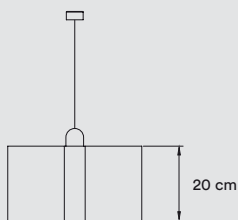

Will be available from 1st of July

REF.

SUSH S BK
SUSH S NI
SUSH S GD

MATERIALS & COMPONENTS

Wood Veneer Shade

Metal Estructure & Canopy: \varnothing 8 cm

Electrical Cable: 2,5 m drop

LIGHT SOURCE

Class II  

220-250V: Dimmable

E27 Lamp Holder

Recommended Bulb - Not Included
LED Globe DIM 16 W, 1120 lm*
Energy Class A

*Measurements obtained by theoretical calculations at LZf using ivory white shades & recommended bulbs.
Veneer Ref: 20 Ivory White.

FINISHES

WOOD VENEER

 20 Ivory White	 26 Red
 21 Natural Cherry	 28 Blue
 22 Natural Beech	 29 Grey
 24 Yellow	 33 Pale Rose
 25 Orange	 34 Sea Blue

PACKAGING

Box Size: 58 x 32 x 8 cm

Box Volume: 0,015 m³

Weight: Gross - 2,4 Kg | Net - 1,3 Kg