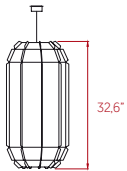

## SIZE

## COMPONENTS

Wood Veneer Shade

Nickel Metal Canopy -  $\phi 3.2"$  - disc  $\phi 4.5"$

Transparent Electrical Cable: 98"