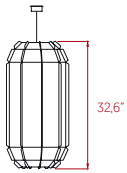

STITCHES TOMBUCTÚ

by Burojet

Suspension **Lzf**

SIZE

REFERENCES

STCH TBTU S E26 UL

COMPONENTS

Wood Veneer Shade

Nickel Metal Canopy - ϕ 3.2" - disc ϕ 4.5"

Transparent Electrical Cable: 98"

LIGHT SOURCE

120 - 277V

Recommended Bulb - Not Included
E26 Lamp Holder
LED Globe 12 W, 765 lm*

*Measurements obtained by theoretical calculations at LZF using Ivory White shades & recommended bulbs. Veneer Ref: 20 Ivory White.

SELECT FROM FOLLOWING

WOOD VENEER FINISHES

- | | |
|--|---|
|  20 - Ivory White |  28 - Blue |
|  24 - Yellow |  29 - Grey |
|  25 - Orange |  33 - Pale Rose |
|  26 - Red |  34 - Sea Blue |

PACKAGING

Box Size: 20 x 20 x 42"

Box Volume: 9.7 ft³

Weight: Gross - 12.8 Lb | Net - 3.1 Lb