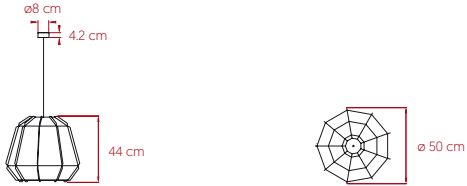

STITCHES BAMAKO

by Burojet

Suspension **lzf**

SIZE

REFERENCES

STCH BMK S

COMPONENTS

Wood Veneer Shade

Nickel Metal Canopy - $\varnothing 8$ cm

Transparent Electrical Cable: 2.5 m

LIGHT SOURCE

Class I

220 - 250V

Recommended Bulb - Not Included

E27 Lamp Holder

LED Globe DIM 12 W, 845 lm*

24 - Yellow

29 - Grey

33 - Pale Rose

34 - Sea Blue

PACKAGING

Box Size: 66 x 66 x 62 cm

Box Volume: 0.27 m³

Weight: Gross - 5.8 Kg | Net - 1.5 Kg