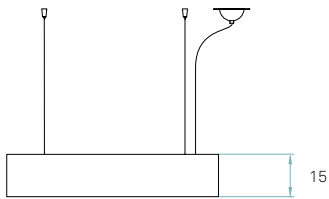

Fluorescent Spiro / MEDIUM SUSPENSION
by Remedios Simón

REF. SPRO SM W 28
Spiro Medium

References

- SPRO SM W
SPRO SM BK
SPRO SM 21
SPRO SM 26
- SPRO SM W DIM
SPRO SM BK DIM
SPRO SM 21 DIM
SPRO SM 26 DIM
- SPRO SM W DIMRC
SPRO SM BK DIMRC
SPRO SM 21 DIMRC
SPRO SM 26 DIMRC

Components

Top diffuser
Black or White

Note: The standard top diffuser is white. Black is also available if you want no upward light diffusion.

Bottom diffuser
Transparent acrylic

Metal canopy
Brushed Nickel
BK - Black
ø 10 cm - disc ø 14 cm

Electrical cable
Transparent
BK - Black textile
2 m drop

Steel cable
BK - Black
4 x 2 m drop

Box size
95 x 92 x 48 cm
Wood crated for transport

Box volume
0,42m³

Weight
Gross - 40,9 Kg | W - BK
Net - 9,6 Kg
Gross - 40 Kg | 21 - 26
Net - 8,3 Kg

Details

Input Voltage	Luminous Flux *	CRI	Watt.	Total Watt.	CCT	Lifetime (L70)
220 - 250V	1690 lm ⁽¹⁾ 697 lm ⁽²⁾	85	4 x 24 W	96 W	3000 K	30000h

* (1) Measurements taken using matt white outer shell and white shades, Veneer Ref: 20 Ivory White
(2) Measurements taken using matt white outer shell and white shades, Veneer Ref: 21 Natural Cherry