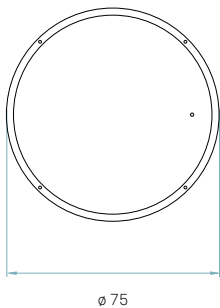

Fluorescent Spiro / MEDIUM SUSPENSION
by Remedios Simón

REF. SPRO SM W 28
Spiro Medium

References

- SPRO SM W
SPRO SM BK
SPRO SM 21
SPRO SM 26
- SPRO SM W DIM
SPRO SM BK DIM
SPRO SM 21 DIM
SPRO SM 26 DIM
- SPRO SM W DIMRC
SPRO SM BK DIMRC
SPRO SM 21 DIMRC
SPRO SM 26 DIMRC

Components

Top diffuser
Black or White

Note: The standard top diffuser is white. Black is also available if you want no upward light diffusion.

Bottom diffuser
Transparent acrylic

Metal canopy
Brushed Nickel
BK - Black
ø 10 cm - disc ø 14 cm

Electrical cable
Transparent
BK - Black textile
2 m drop

Steel cable
BK - Black
4 x 2 m drop

Box size
95 x 92 x 48 cm
Wood crated for transport

Box volume
0,42m³

Weight
Gross - 40,9 Kg | W - BK
Net - 9,6 Kg
Gross - 40 Kg | 21 - 26
Net - 8,3 Kg

Details

Input Voltage	Luminous Flux *	CRI	Watt.	Total Watt.	CCT	Lifetime (L70)
220 - 250V	1690 lm ⁽¹⁾ 697 lm ⁽²⁾	85	4 x 24 W	96 W	3000 K	30000h

* (1) Measurements taken using matt white outer shell and white shades, Veneer Ref: 20 Ivory White
(2) Measurements taken using matt white outer shell and white shades, Veneer Ref: 21 Natural Cherry