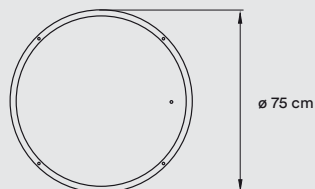

REF.

SPRO SM 21 LED DIM0-10V
SPRO SM 21 LED DIMDALI
SPRO SM 21 LED DIMBT

LIGHT SOURCE

Class I

120 - 277V: Dimmable 0-10V or DALI

220-240V: Dimmable Bluetooth - BT

Driver:

Constant Current 1400mA

LED Integrated:

Led module

Energy class A*

3.000K, CRI>90, 48W, 50-60Hz, 1082 lm*

Available in 2.700K and 4.000K on request

*Measurements obtained by photometric laboratory tests using matt white outer shell and ivory white shades.

Veneer Ref: 20 Ivory White

PACKAGING

Box Size: 88 × 88 × 34 cm

Box Volume: 0,27 m³

Weight: Gross - 15,5 Kg | Net - 10,1 Kg

MATERIALS & COMPONENTS

Opaque Wood Shell

Wood Veneer Spirals

- White Acrylic Top Diffuser

Black is available if you want no upward light diffusion

- Transparent Acrylic Bottom Diffuser

Black Metal Canopy:

ø 17 cm - DIM0-10V & BT

ø 23 cm - DALI

4 Black Steel Cables: 2,5 m drop

Black Electrical Cable: 2,5 m drop

FINISHES

WOOD SHELL

● 21 Natural Cherry

WOOD VENEER SPIRALS

● 21 Natural Cherry