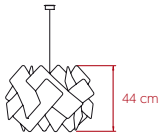

ESCAPE

by Ray Power

Large Suspension **lzf**

SIZE

REFERENCES

SC SG BK
SC SG WH
SC SG NI

COMPONENTS

Wood Veneer Shade

Metal Tripod

Metal Canopy - ø8 cm

Electrical Cable: 2.5 m

LIGHT SOURCE

Class I

220 - 250V

Recommended Bulb - Not Included
E27 Lamp Holder
LED Globe DIM 12 W, 900 lm*
Energy Class E

*Measurements obtained by theoretical calculations at LZF using Ivory White shades & recommended bulbs. Veneer Ref: 20 Ivory White.