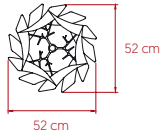

ESCAPE

by Ray Power

Large Suspension **lzf**

SIZE

REFERENCES

SC SG BK
SC SG WH
SC SG NI