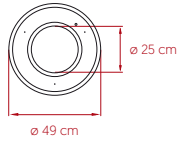

SATURNIA

by Oskar Cerezo

Small Suspension - LED **lzf**

SIZE

REFERENCES

SAT SP LED DIM0-10V
SAT SP LED DIMDALI
SAT SP LED DIMBT