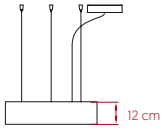

SATURNIA

by Oskar Cerezo

Small Suspension - LED **lzf**

SIZE

REFERENCES

SAT SP LED DIM0-10V
SAT SP LED DIMDALI
SAT SP LED DIMBT