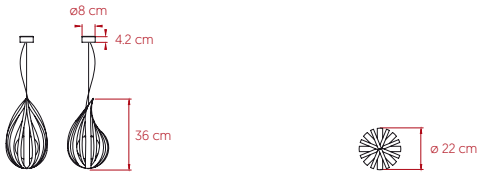

## SIZE

## COMPONENTS

Wood Veneer Shade

Frosted Glass Ball

Nickel Metal Canopy -  $\varnothing 8$  cm

Steel Cable: 2.5 m

Transparent Electrical Cable: 2.5 m

LIGHT SOURCE

Class I