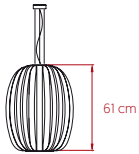

POD

by Burkhard Dämmer

Medium Suspension **Lzf**

SIZE

REFERENCES

POD SM

COMPONENTS

Wood Veneer Shade

Matte Nickel Metal Canopy - ø12 cm

3 Steel Cables: 2.5 m

Transparent Electrical Cable: 2.5 m

LIGHT SOURCE

Class I

220 - 250V

Recommended Bulb - Not Included

E27 Lamp Holder

LED Spherical DIM 11 W, 486 lm*

Energy Class F

*Measurements obtained by theoretical calculations at LZf using Ivory White shades & recommended bulbs. Veneer Ref: 20 Ivory White.

SELECT FROM FOLLOWING

WOOD VENEER FINISHES