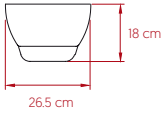

SIZE

REFERENCES

PLEG A

COMPONENTS

Wood Veneer Shade

Matte Satin Acrylic Side Diffuser

Metal Back Plate

LIGHT SOURCE

PACKAGING

Box Size: 24 x 24 x 42 cm

Box Volume: 0.02 m³

Weight: Gross - 1.4 Kg | Net - 0.8 Kg

SELECT FROM FOLLOWING

WOOD VENEER FINISHES

- | | |
|-----------------------|------------------|
| ● 20 - Ivory White | ● 26 - Red |
| ● 21 - Natural Cherry | ● 28 - Blue |
| ● 22 - Natural Beech | ● 29 - Grey |
| ● 24 - Yellow | ● 33 - Pale Rose |
| ● 25 - Orange | ● 34 - Sea Blue |