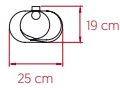

SIZE

REFERENCES

ORB A

COMPONENTS

Wood Veneer Shade

Metal Back Plate

LIGHT SOURCE

Class I

220 - 250V

Recommended Bulb - Not Included
E27 Lamp Holder
LED Spherical DIM 11 W, 567 lm*
Energy Class F

*Measurements obtained by theoretical calculations at LZF using ivory white shades & recommended bulbs. Veneer Ref: 20 Ivory White.

PACKAGING

Box Size: 42 x 30 x 27 cm

Box Volume: 0.03 m³

Weight: Gross - 1.8 Kg | Net - 0.6 Kg

SELECT FROM FOLLOWING

WOOD VENEER FINISHES

- | | |
|-----------------------|------------------|
| ● 20 - Ivory White | ● 26 - Red |
| ● 21 - Natural Cherry | ● 28 - Blue |
| ● 22 - Natural Beech | ● 29 - Grey |
| ● 24 - Yellow | ● 33 - Pale Rose |
| ● 25 - Orange | ● 34 - Sea Blue |