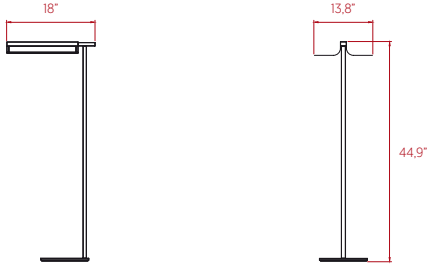

SIZE

REFERENCES

OM P BK US
OM P IV US
OM P GD US

COMPONENTS

Wood Veneer Shade

Metal Stem & Base

Black Electrical Cable with Dimming Switch: 73"

LIGHT SOURCE

● BK - Matte Black

● IV - Matte Ivory

● GD - Gold

PACKAGING

Box Size: 64 x 22 x 17"

Box Volume: 5.3 ft³

Weight: Gross - 23.8 Lb | Net - 13 Lb