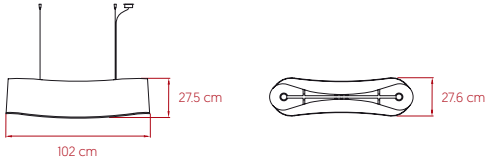

NEW WAVE

by Ray Power

Suspension **lzf**

SIZE

REFERENCES

NWAV S

COMPONENTS

Wood Veneer Shade

White Metal Structure

Nickel Metal Canopy - ø8 cm

4 Steel Cables: 2.5 m

Transparent Electrical Cable: 2.5 m

LIGHT SOURCE

Class I

220 - 250V

Recommended Bulb - Not Included

E27 Lamp Holder

2 LED Globe DIM 12 W, 1.350 lm*

Energy Class E

*Measurements obtained by theoretical calculations at LZF using Blue exterior & Yellow interior & recommended bulbs. Veneer Ref: 28 Blue & 24 Yellow.

SELECT FROM FOLLOWING

WOOD VENEER FINISHES COMBINATIONS

Exterior		Interior	
● 21 - Natural Cherry	with	● 20 - Ivory White	
● 26 - Red	with	● 24 - Yellow	
● 28 - Blue	with	● 24 - Yellow	

PACKAGING

Box Size: 121 x 31 x 34 cm