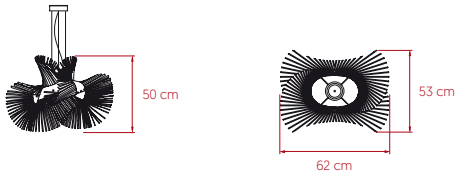

## SIZE

## COMPONENTS

Wood Veneer Shade

Chrome Metal Structure

Nickel Metal Canopy - ø8 cm

3 Steel Cables: 2.5 m

Electrical Cable: 2.5 m

LIGHT SOURCE

Class I