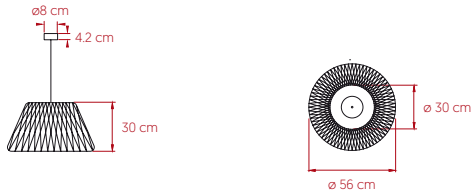

LOLA

by Ray Power

Medium Suspension **lzf**

SIZE

REFERENCES

LOLA SM NI E27

COMPONENTS

Wood Veneer Shade

Transparent Acrylic Frame

Nickel Metal Canopy: $\varnothing 8$ cm

Transparent Electrical Cable: 2.5 m

LIGHT SOURCE

Class I

220 - 250V

Recommended Bulb - Not Included

E27 Lamp Holder

LED Globe DIM 15 W

Energy Class E

PACKAGING

Box Size: 66 x 66 x 42 cm

Box Volume: 0.18 m³

Weight: Gross - 10.4 Kg | Net - 4.4 Kg

SELECT FROM FOLLOWING

WOOD VENEER FINISHES