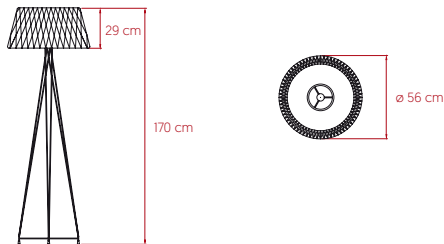

SIZE

REFERENCES

LOLA P BK
 LOLA P GD
 LOLA P IV
 LOLA P NI

COMPONENTS

Wood Veneer Shade

Transparent Acrylic Frame

Metal Base

Electrical Cable with Dimming Switch: 185 cm

LIGHT SOURCE

Class II  

220 - 250V: Dimmable

Recommended Bulb - Not Included
 E27 Lamp Holder
 LED Globe DIM 12 W, 845 lm*
 Energy Class E

*Measurements obtained by theoretical calculations at LZf using ivory white shades & recommended bulbs. Veneer Ref: 20 Ivory White.

PACKAGING

Box Size:

Box 1: 159 x 52 x 52 cm | 0.43 m³ | 7.4 Kg (Tripod Stand)

Box 2: 66 x 66 x 42 cm | 0.18 m³ | 5.5 Kg (Shade)

Weight: Gross - 13 Kg | Net - 4.1 Kg

SELECT FROM FOLLOWING

WOOD VENEER FINISHES