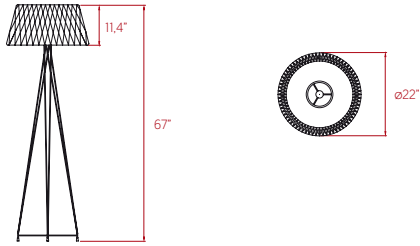

SIZE

REFERENCES

LOLA P BK UL
LOLA P IV UL
LOLA P NI UL
LOLA P GD UL

COMPONENTS

Wood Veneer Shade

Transparent Acrylic Frame

Metal Base

Electrical Cable with Dimming Switch: 73"

LIGHT SOURCE

120V

Recommended Bulb - Not Included

E26 Lamp Holder

LED Globe 12 W, 855 lm*

*Measurements obtained by theoretical calculations at LZF using ivory white shades & recommended bulbs. Veneer Ref: 20 Ivory White.

● GD - Gold & Gold Cable

PACKAGING

Box Size:

Box 1: 63 x 20 x 20" | 15.2 ft3 | 16.3 Lb (Tripod Stand)

Box 2: 26 x 26 x 17" | 6.5 ft3 | 12.1 Lb (Shade)

Weight: Gross - 28.6 Lb | Net - 9 Lb