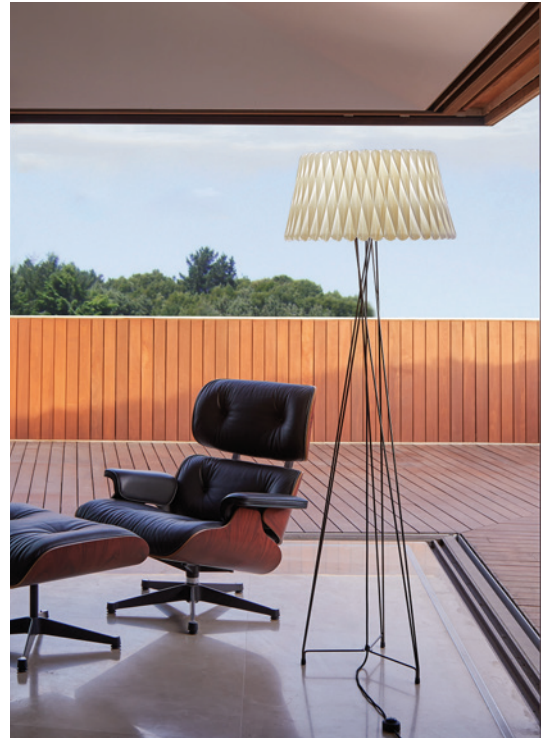

SIZE

REFERENCES

LOLA P BK UL
LOLA P IV UL
LOLA P NI UL
LOLA P GD UL

COMPONENTS

Wood Veneer Shade

Transparent Acrylic Frame

Metal Base

Electrical Cable with Dimming Switch: 73"

LIGHT SOURCE

120V

Recommended Bulb - Not Included

E26 Lamp Holder

LED Globe 12 W, 855 lm*

*Measurements obtained by theoretical calculations at LZF using ivory white shades & recommended bulbs. Veneer Ref: 20 Ivory White.

SELECT FROM FOLLOWING

WOOD VENEER FINISHES

● 20 - Ivory White

● 22 - Natural Beech

METAL & CABLE FINISHES

● BK - Matte Black & Black Cable

● IV - Ivory White & Black Cable

● NI - Matte Nickel & Black Cable