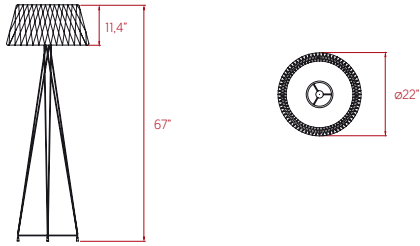

## SIZE

## COMPONENTS

Wood Veneer Shade

Transparent Acrylic Frame

Metal Base

Electrical Cable with Dimming Switch: 73"

## LIGHT SOURCE

120V

Recommended Bulb - Not Included  
E26 Lamp Holder  
LED Globe 12 W, 855 lm\*

\*Measurements obtained by theoretical calculations at LZF using ivory white shades & recommended bulbs. Veneer Ref: 20 Ivory White.

## PACKAGING

Box Size:

Box 1: 63 x 20 x 20" | 15.2 ft<sup>3</sup> | 16.3 Lb (Tripod Stand)

Box 2: 26 x 26 x 17" | 6.5 ft<sup>3</sup> | 12.1 Lb (Shade)

Weight: Gross - 28.6 Lb | Net - 9 Lb