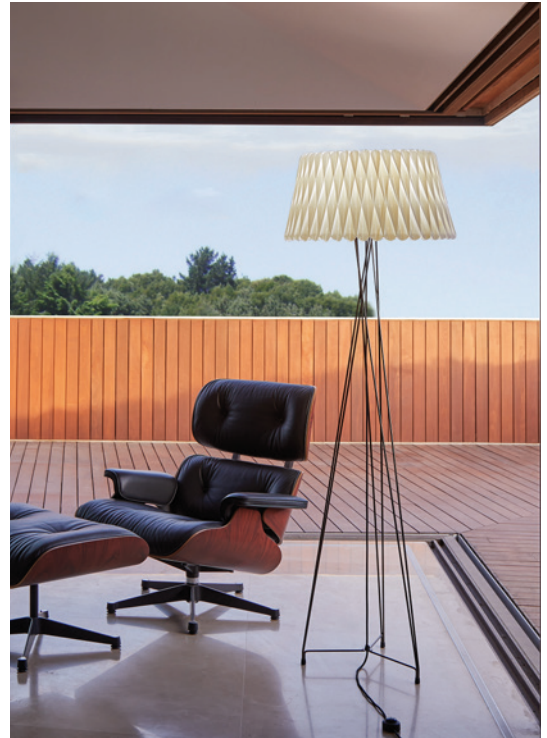

SELECT FROM FOLLOWING

WOOD VENEER FINISHES

● 20 - Ivory White

● 22 - Natural Beech

METAL & CABLE FINISHES

● BK - Matte Black & Black Cable

● IV - Ivory White & Black Cable

● NI - Matte Nickel & Black Cable

● GD - Gold & Gold Cable