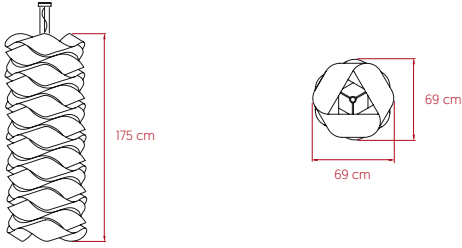

LINK CHAIN

by Ray Power & Mariví Calvo

Large Suspension **lzf**

SIZE

REFERENCES

LK6 S

COMPONENTS

Wood Veneer Shade

White Metal Tripod

Matte Nickel Metal Canopy - \varnothing 12 cm

3 Steel Cables: 2.5 m

Transparent Electrical Cable: 2.5 m

LIGHT SOURCE

Class I

220 - 250V

Recommended Bulb - Not Included

E27 Lamp Holder

6 LED Globe DIM 12 W, 3,715 lm*

Energy Class E

*Measurements obtained by theoretical calculations at LZF using Ivory White shades & recommended bulbs. Veneer Ref: 20 Ivory White.

SELECT FROM FOLLOWING

PACKAGING

Box Size: 88 x 88 x 210 cm - Wood crated for transport

Box Volume: 1.63 m³

Weight: Gross - 32.3 Kg | Net - 8.3 Kg