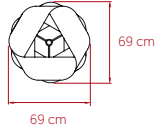

LINK CHAIN

by Ray Power & Mariví Calvo

Small Suspension **lzf**

SIZE

REFERENCES

LK3 S

COMPONENTS

Wood Veneer Shade

White Metal Tripod

Matte Nickel Metal Canopy - $\varnothing$ 12 cm

3 Steel Cables: 2.5 m

Transparent Electrical Cable: 2.5 m

LIGHT SOURCE

Class I

220 - 250V

Recommended Bulb - Not Included

E27 Lamp Holder

3 LED Globe DIM 12 W, 1.860 lm*

Energy Class E

*Measurements obtained by theoretical calculations at LZF using Ivory White shades & recommended bulbs. Veneer Ref: 20 Ivory White.

PACKAGING

Box Size: 86 x 86 x 160 cm - Wood crated for transport

Box Volume: 1.18 m³

Weight: Gross - 26.8 Kg | Net - 4.7 Kg