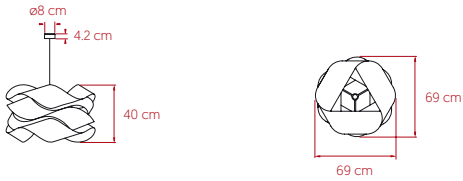

LINK

by Ray Power

Large Suspension **lzf**

SIZE

REFERENCES

LK SG BK
LK SG NI
LK SG WH

COMPONENTS

Wood Veneer Shade

Metal Tripod

Metal Canopy - ø8 cm

Electrical Cable: 2.5 m

LIGHT SOURCE

Class I

220 - 250V

Recommended Bulb - Not Included
E27 Lamp Holder
LED Globe DIM 12 W, 1.015 lm*
Energy Class E

*Measurements obtained by theoretical calculations at LZf using Ivory White shades & recommended bulbs. Veneer Ref: 20 Ivory White.

PACKAGING

Box Size: 79 x 79 x 42 cm

Box Volume: 0.26 m³

Weight: Gross - 6.6 Kg | Net - 1.6 Kg

SELECT FROM FOLLOWING

WOOD VENEER FINISHES

- | | |
|---------------------|--------------------|
| 20 - Ivory White | 22 - Natural Beech |
| 21 - Natural Cherry | |
| 24 - Yellow | 29 - Grey |
| 25 - Orange | 33 - Pale Rose |
| 26 - Red | 34 - Sea Blue |
| 28 - Blue | |