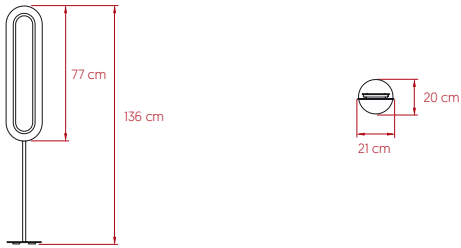

LENS SUPER OVAL

by Mut Design

Floor - LED **lzf**

SIZE

REFERENCES

LENS SOV P BK LED
LENS SOV P IV LED
LENS SOV P NI LED
LENS SOV P GD LED

COMPONENTS

Wood Veneer Shade

-  29 - Grey
-  33 - Pale Rose
-  34 - Sea Blue

METAL FINISHES

-  BK - Matte Black
-  IV - Ivory White

-  NI - Matte Nickel
-  GD - Gold

PACKAGING

Box Size: 150 x 33 x 8 cm

Box Volume: 0.04 m³

Weight: Gross - 10 Kg | Net - 3.9 Kg