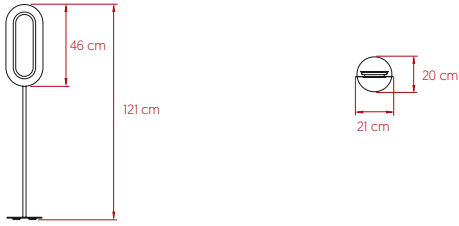

## SIZE

## COMPONENTS

Wood Veneer Shade

Metal Ring, Stem & Base

Black Electrical Cable with Dimming Switch: 185 cm

## PACKAGING

**Box Size:** 135 x 33 x 8 cm

**Box Volume:** 0.04 m<sup>3</sup>

**Weight:** Gross - 7.4 Kg | Net - 3.3 Kg