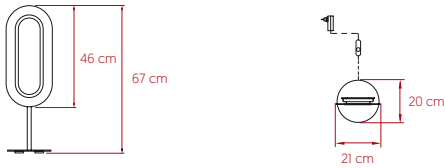

LENS OVAL

by Mut Design

Table - LED **lzf**

SIZE

REFERENCES

LENS OV M BK LED
LENS OV M IV LED
LENS OV M NI LED
LENS OV M GD LED

COMPONENTS

Wood Veneer Shade

METAL FINISHES

- | | |
|--|--|
|  BK - Matte Black |  NI - Matte Nickel |
|  IV - Matte Ivory |  GD - Gold |

PACKAGING

Box Size: 87 x 33 x 8 cm

Box Volume: 0.02 m³

Weight: Gross - 5.3 Kg | Net - 2.9 Kg