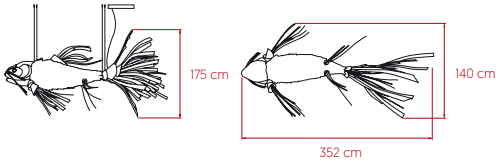

KOI

by Inocuo The Sign & Marivi Calvo

Life Size Large Suspension - LED **lzf**

SIZE

REFERENCES

KOI LS LED DIM0-10V
KOI LS LED DIMDALI

COMPONENTS

Oak & Birch Wood

Wood Veneer Diffuser

Nickel Metal Canopy: 56 x 16 x 6 cm

4 Steel Cables: 12.5 m

Transparent Electrical Cable: 5 m

LIGHT SOURCE

Class I

120 - 277V: Dimmable LED 0-10V or DALI

Driver: 2 x Constant Current 3.000 mA