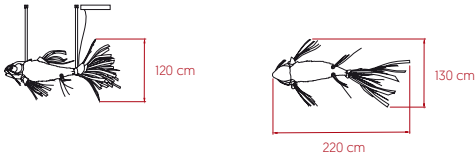

KOGOI

by Inocuo The Sign & Marivi Calvo

Life Size Small Suspension - LED **lzf**

SIZE

REFERENCES

KOGOI LS LED DIM0-10V
KOGOI LS LED DIMDALI
KOGOI LS LED DIMBT

COMPONENTS

Oak & Birch Wood

Wood Veneer Diffuser

Matte Nickel Metal Canopy: 34 x 11.5 x 5 cm

4 Steel Cables: 12.5 m

Transparent Electrical Cable: 5 m

LIGHT SOURCE

Class I

120 - 277V: Dimmable LED 0-10V or DALI

220 - 240V: Dimmable LED BT