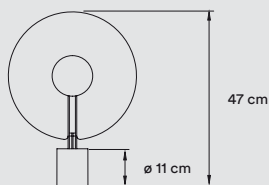

Will be available for production from November 2022

REF.

KASA M MAR BK
KASA M MAR IV
KASA M MAR GD

LIGHT SOURCE

Class II

220-250V: Dimmable

G9 Lamp Holder

Recommended Bulbs - Included
LED DIM 3,5 W, 950 lm*
Energy Class A*

*Measurements obtained by photometric test at LZf using Natural Cherry exterior and Ivory White Interior & recommended bulbs.

Veneer Ref: 21 Natural Cherry & 20 Ivory White.

PACKAGING

Box Size: 50 × 50 × 30 cm

Box Volume: 0,08 m³

Weight: Gross - 5 Kg | Net - 2,9 Kg

MATERIALS & COMPONENTS

Wood Veneer Shade

Metal Structure

Marble Base

Black Electrical Cable with Dimming Switch: 145 cm

FINISHES

WOOD VENEER

Interior

Exterior

20 Ivory White with 21 Natural Cherry

MARBLE BASE

Black "Marquina" Marble

METAL

BK-Matt Black

GD-Gold

IV-Matt Ivory