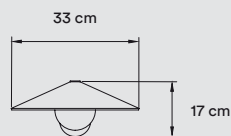

Will be available for production from November 2022

REF.

KASA M MAR BK
KASA M MAR IV
KASA M MAR GD

LIGHT SOURCE

Class II

220-250V: Dimmable

G9 Lamp Holder

Recommended Bulbs - Included
LED DIM 3,5 W, 950 lm*
Energy Class A*

*Measurements obtained by photometric test at LZf using Natural Cherry exterior and Ivory White Interior & recommended bulbs.

Veneer Ref: 21 Natural Cherry & 20 Ivory White.

PACKAGING

Box Size: 50 × 50 × 30 cm

Box Volume: 0,08 m³

Weight: Gross - 5 Kg | Net - 2,9 Kg

MATERIALS & COMPONENTS

Wood Veneer Shade

Metal Structure

Marble Base

Black Electrical Cable with Dimming Switch: 145 cm

FINISHES

WOOD VENEER

Interior

Exterior

20 Ivory White with 21 Natural Cherry

MARBLE BASE

Black "Marquina" Marble

METAL

BK-Matt Black

GD-Gold

IV-Matt Ivory