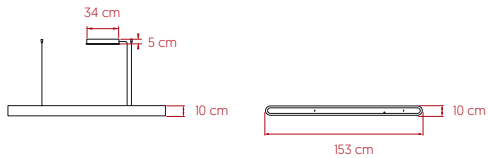

I-CLUB

by Burkhard Dämmer

Long Slim Suspension - LED **lzf**

SIZE

REFERENCES

I SSL 150 LED DIM0-10V
I SSL 150 LED DIMDALI

COMPONENTS

Wood Veneer Shade

White Top Diffuser
Matte Satin Acrylic Bottom Diffuser

Nickel Metal Canopy: 34 x 11 x 5 cm

2 Steel Cables: 2.5 m

Transparent Electrical Cable: 2.5 m

LIGHT SOURCE

Class I

120 - 277V: Dimmable LED 0-10V or DALI

PACKAGING

Box Size: 182 x 37 x 25 cm

Box Volume: 0.17 m³

Weight: Gross - 11.6 Kg | Net - 4.1 Kg

SELECT FROM FOLLOWING

DIMMING SYSTEM

LED 0-10V or DALI

LIGHT SOURCE TEMPERATURE