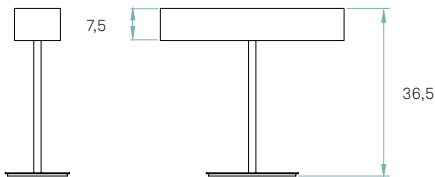

References

I M

I M DIM

Certificates

Class II

220 - 250V

Wood shade colours

	20 Ivory White
	21 Natural Cherry
	22 Natural Beech
	24 Yellow
	25 Orange
	26 Red
	28 Blue
	29 Grey
	30 Turquoise
	31 Chocolate
	32 Pink

Components

**Bottom & Upper
Diffuser**

Matt satin acrylic

Stem & Base
Brushed nickel

**Cord and plug
with on/off or
dimming
switch**
Transparent
140 cm

Box size
51 x 51 x 32 cm

Box volume
0,083 m³

Weight
Gross - 4,5 Kg
Net - 2,2 Kg

Recommended bulbs (Not Included)

GX53

LED Slim lamp
3 x 7 W max.

or

LED Slim lamp DIM
3 x 7 W max.

Energy class