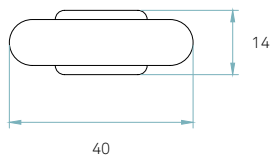

References

I M

I M DIM

Certificates

Class II

220 - 250V

Wood shade colours

	20 Ivory White
	21 Natural Cherry
	22 Natural Beech
	24 Yellow
	25 Orange
	26 Red
	28 Blue
	29 Grey
	30 Turquoise
	31 Chocolate
	32 Pink

Components

**Bottom & Upper
Diffuser**

Matt satin acrylic

Stem & Base
Brushed nickel

**Cord and plug
with on/off or
dimming
switch**
Transparent
140 cm

Box size
51 x 51 x 32 cm

Box volume
0,083 m³

Weight
Gross - 4,5 Kg
Net - 2,2 Kg

Recommended bulbs (Not Included)

GX53

LED Slim lamp
3 x 7 W max.

or

LED Slim lamp DIM
3 x 7 W max.

Energy class