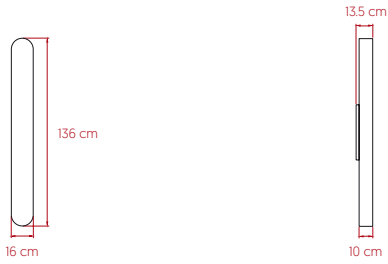

### SIZE

### PACKAGING

Box Size: 31 x 31 x 152 cm

Box Volume: 0.15 m<sup>3</sup>

Weight: Gross - 8 Kg | Net - 4 Kg