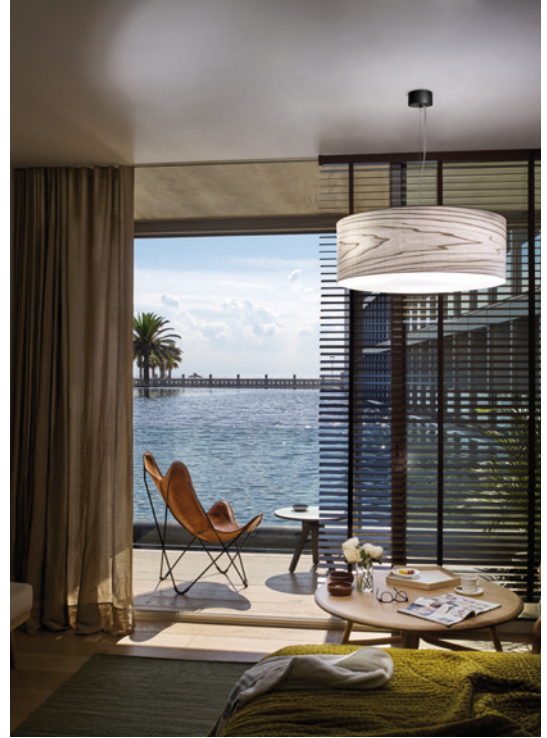

## COMPONENTS

Wood Veneer Shade

Matte Satin Acrylic Diffuser

Chrome Metal Tripod

Metal Canopy -  $\varnothing$ 8 cm

Electrical Cable: 2.5 m

LIGHT SOURCE

Class I