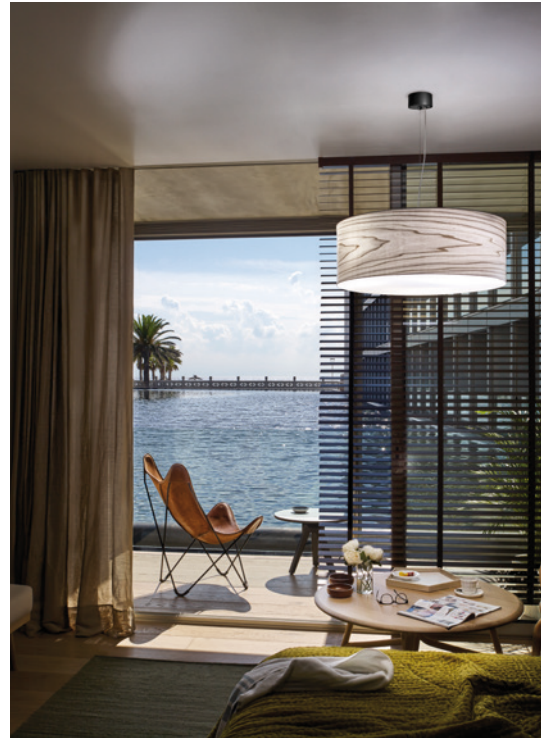

SIZE

REFERENCES

GEA SP E26 UL

COMPONENTS

Wood Veneer Shade

Matte Satin Acrylic Diffuser

Chrome Metal Tripod

Metal Canopy - $\varnothing 3.2''$ - disc $\varnothing 4.5''$

Electrical Cable: 98"

LIGHT SOURCE

120 - 277V

Recommended Bulb - Not Included

E26 Lamp Holder

LED Globe 12 W, 630 lm*

*Measurements obtained by theoretical calculations at LZf using Ivory White shades & recommended bulbs. Veneer Ref: 20 Ivory White.