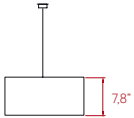

SIZE

REFERENCES

GEA SP E26 US

COMPONENTS

Wood Veneer Shade

Matte Satin Acrylic Diffuser

Chrome Metal Tripod

Metal Canopy - $\phi 3.2''$ - disc $\phi 4.5''$

Electrical Cable: 98"

LIGHT SOURCE

120 - 277V

Recommended Bulb - Not Included

E26 Lamp Holder

LED Globe 12 W, 630 lm*

*Measurements obtained by theoretical calculations at LZf using Ivory White shades & recommended bulbs. Veneer Ref: 20 Ivory White.

PACKAGING

Box Size: 20 x 20 x 13"

Box Volume: 2.9 ft³

Weight: Gross - 9.3 Lb | Net - 4.2 Lb