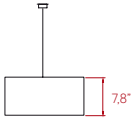

SIZE

REFERENCES

GEA SP E26 UL

COMPONENTS

Wood Veneer Shade

Matte Satin Acrylic Diffuser

Chrome Metal Tripod

Metal Canopy - $\varnothing 3.2''$ - disc $\varnothing 4.5''$

Electrical Cable: 98"

LIGHT SOURCE

120 - 277V

Recommended Bulb - Not Included

E26 Lamp Holder

LED Globe 12 W, 630 lm*

*Measurements obtained by theoretical calculations at LZf using Ivory White shades & recommended bulbs. Veneer Ref: 20 Ivory White.

PACKAGING

Box Size: 20 x 20 x 13"

Box Volume: 2.9 ft³

Weight: Gross - 9.3 Lb | Net - 4.2 Lb