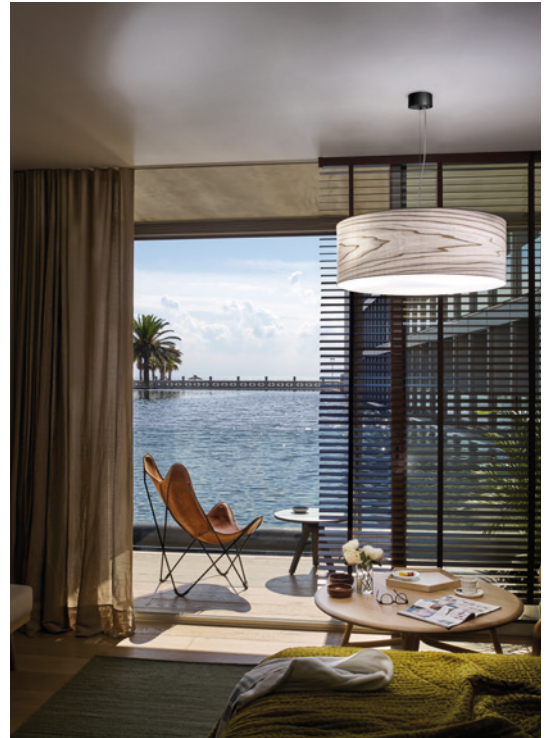

SIZE

REFERENCES

GEA SP E26 US

COMPONENTS

Wood Veneer Shade

Matte Satin Acrylic Diffuser

Chrome Metal Tripod

Metal Canopy - $\phi 3.2''$ - disc $\phi 4.5''$

Electrical Cable: 98"

LIGHT SOURCE

120 - 277V

Recommended Bulb - Not Included

E26 Lamp Holder

LED Globe 12 W, 630 lm*

*Measurements obtained by theoretical calculations at LZf using Ivory White shades & recommended bulbs. Veneer Ref: 20 Ivory White.