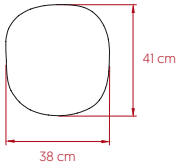

## SIZE

## PACKAGING

Box Size: 51 x 51 x 32 cm

Box Volume: 0.08 m<sup>3</sup>

Weight: Gross - 3.9 Kg | Net - 1.5 Kg