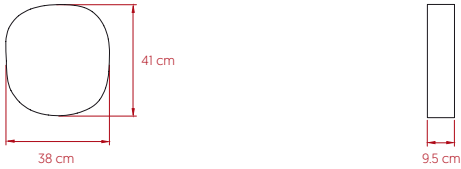

GUIJARRO G6

by Mariví Calvo

Large Wall & Ceiling - LED **lzf**

SIZE

REFERENCES

G6 A LED DIM0-10V

COMPONENTS

Wood Veneer Shade

LED Position in Fixture

*Measurements obtained by photometric laboratory tests using ivory white shades. Veneer Ref: 20 Ivory White.

PACKAGING

Box Size: 51 x 51 x 32 cm

Box Volume: 0.08 m³

Weight: Gross - 3.6 Kg | Net - 2.3 Kg