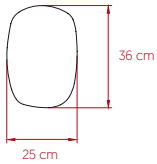

GUIJARRO G5

by Mariví Calvo

Medium & Ceiling Wall **lzf**

SIZE

REFERENCES

G5 A

COMPONENTS

Wood Veneer Shade

Matte Satin Acrylic Frontal Diffuser

Metal Back Plate

LIGHT SOURCE

Class I

220 - 250V

Recommended Bulb - Not Included
GX53 Lamp Holder
LED Slim Lamp 7 W, 210 lm*
Energy Class F

*Measurements obtained by theoretical calculations at LZF using ivory white shades & recommended bulbs. Veneer Ref: 20 Ivory White.

PACKAGING

Box Size: 42 x 30 x 27 cm

Box Volume: 0.03 m³

Weight: Gross - 1.9 Kg | Net - 0.9 Kg

SELECT FROM FOLLOWING

WOOD VENEER FINISHES

- 20 - Ivory White
- 21 - Natural Cherry
- 22 - Natural Beech
- 24 - Yellow
- 25 - Orange
- 26 - Red
- 28 - Blue
- 29 - Grey
- 33 - Pale Rose
- 34 - Sea Blue