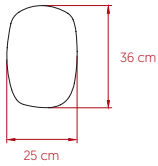

## SIZE

## PACKAGING

**Box Size:** 42 x 30 x 27 cm

**Box Volume:** 0.03 m<sup>3</sup>

**Weight:** Gross - 2.6 Kg | Net - 1.3 Kg