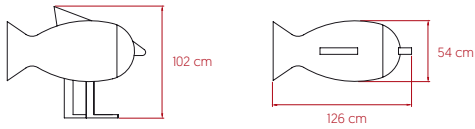

## SIZE

## PACKAGING

**Box Size:** 78 x 155 x 135 cm - Wood crated for transport

**Box Volume:** 1,62 m<sup>3</sup>

**Weight:** Gross - 85 Kg | Net - 38 Kg