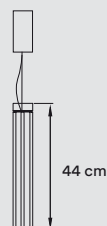

ø 7 cm

44 cm

REF.

ESTE SV 40 LED DIM0-10V
 ESTE SV 40 LED DIMDALI
 ESTE SV 40 LED DIMBT

LIGHT SOURCE

Class I

120 - 277V: Dimmable 0-10V or DALI
220-240V: Dimmable Bluetooth - BT

Drivers:

Constant Current 700mA

LED Integrated:

Led module
 Energy class F

3.000K, CRI>90, 14W, 50-60Hz, 980 lm*
 Available in 2.700K and 4.000K on request

*Measurements obtained by theoretical calculations at LZf using ivory white shades. Veneer Ref: 20 Ivory White.

PACKAGING

Box Size: 12 x 12 x 80 cm

Box Volume: 0,01 m³

Weight | Gross: 3,6 Kg | Net: 2,3 Kg

MATERIALS & COMPONENTS

Wood Veneer Shade

Mat Satin Acrylic Diffuser

Hand Blown Glass: Borosilicate*

Black Metal Canopy: ø 8 cm

Black Coaxial Cable: 2,5 m drop

Black Steel Cable: 2,5 m drop

*Borosilicate glass is highly resistant to thermal shock

FINISHES

WOOD VENEER

20 Ivory White

33 Pale Rose