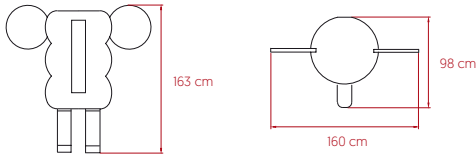

SMELLY FANT

by Isidro Ferrer & Mariví Calvo

Life Size Floor - LED **lzf**

SIZE

REFERENCES

ELE LS LED

COMPONENTS

Oak & Birch Wood

Wood Veneer Diffuser

Red cloth cord Electrical Cable with On/off Switch: 200 cm

LIGHT SOURCE

Class II  

230V

Driver: 1 x Constant Current 2.500 mA

Integrated LED: 12 x Lineal 5.5 W

4.000K, CRI>90, 90 W, 50-60Hz, 5.800 lm*

Energy Class F

LED Position in Fixture 

*Measurements obtained by theoretical calculations at LZF using ivory white shades & recommended bulbs. Veneer Ref: 20 Ivory White.

PACKAGING

Box Size: 100 x 125 x 205 cm - Wood crated for transport

Box Volume: 2.56 m³

Weight: Gross - 122 Kg | Net - 67 Kg

SELECT FROM FOLLOWING

WOOD VENEER FINISHES

 23 - Natural White