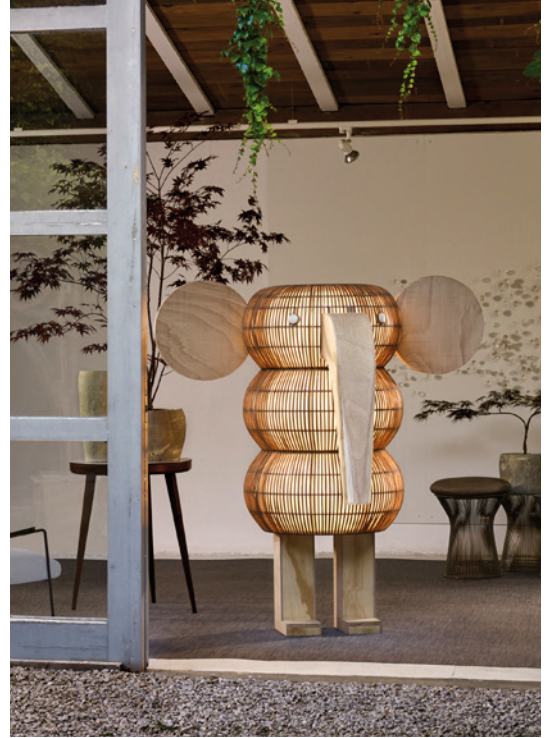

SELECT FROM FOLLOWING

WOOD VENEER FINISHES

23 - Natural White