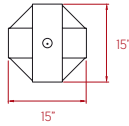

SIZE

REFERENCES

DMO SP E26 US

COMPONENTS

Wood Veneer Shade

Matte Nickel Metal Canopy - $\phi 3.2''$ - disc $\phi 4.5''$

Steel Cable: 98"

Transparent Electrical Cable: 98"

LIGHT SOURCE

120 - 277V

Recommended Bulb - Not Included
E26 Lamp Holder
LED Globe 12 W, 630 lm*

*Measurements obtained by theoretical calculations at LZF using ivory white shades & recommended bulbs. Veneer Ref: 20 Ivory White.

PACKAGING

Box Size: 20 x 20 x 21" - Internally reinforced

Box Volume: 4.9 ft³

Weight: Gross - 13.2 Lb | Net - 1.8 Lb

SELECT FROM FOLLOWING

WOOD VENEER FINISHES

- | | |
|---------------------|----------------|
| 20 - Ivory White | 26 - Red |
| 21 - Natural Cherry | 28 - Blue |
| 22 - Natural Beech | 29 - Grey |
| 24 - Yellow | 33 - Pale Rose |
| 25 - Orange | 34 - Sea Blue |