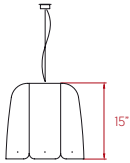

SIZE

REFERENCES

DMO SP E26 US

COMPONENTS

Wood Veneer Shade

Matte Nickel Metal Canopy - $\phi 3.2''$ - disc $\phi 4.5''$

Steel Cable: 98"

Transparent Electrical Cable: 98"

LIGHT SOURCE

120 - 277V

Recommended Bulb - Not Included
E26 Lamp Holder
LED Globe 12 W, 630 lm*

*Measurements obtained by theoretical calculations at LZF using ivory white shades & recommended bulbs. Veneer Ref: 20 Ivory White.

PACKAGING

Box Size: 20 x 20 x 21" - Internally reinforced

Box Volume: 4.9 ft³

Weight: Gross - 13.2 Lb | Net - 1.8 Lb

SELECT FROM FOLLOWING

WOOD VENEER FINISHES

- | | |
|---------------------|----------------|
| 20 - Ivory White | 26 - Red |
| 21 - Natural Cherry | 28 - Blue |
| 22 - Natural Beech | 29 - Grey |
| 24 - Yellow | 33 - Pale Rose |
| 25 - Orange | 34 - Sea Blue |